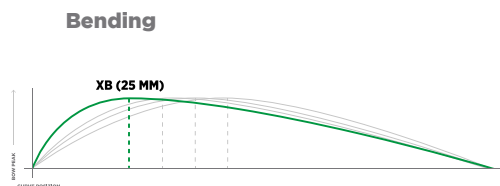

MegaPro C80 X-Bow Power Hook Indoor

specs
C 80
Wooden, Carbon reinforced

length
1220.006
36,5"
1220.007
37,5"

weight
Light

headshape
J-shape P.H.

colour

- C. NO. 44 Bordeaux Red
- C. NO. 90 Black

balance point
36,5"
55,40
37,5"
56,60