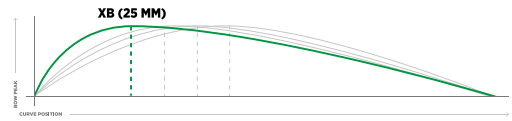

Bending

specs
C 75
75% Carbonized

length
1019.031
36.5"
1019.032
37.5"

weight
Light

headshape
J-shape

colour
C. NO 35 Gold
C. NO 90 Black

balance point
36.5"
55,40
37,5"
56,60