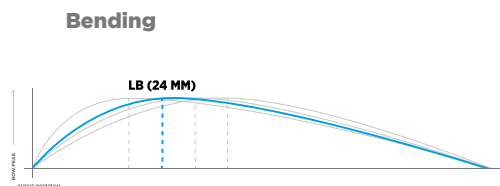

CarboTec C40 L-Bow Junior

specs
C 40
40% Carbonized

length
1120.004
32" - 36"

weight
Light

headshape
J-shape

colour
C. NO. 90 Black
C. NO. 35 Gold