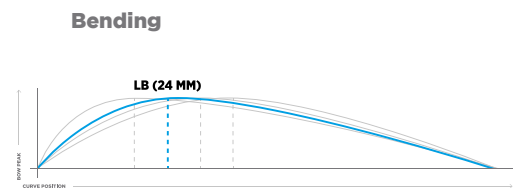

MegaPro C40 L-Bow Indoor

specs C 40
Wooden
Glassfibre

length 1220.002
36.5"

weight Light

headshape J-shape

colour C. NO. 60 Blue
C. NO. 90 Black

balance point 36.5"
55,40