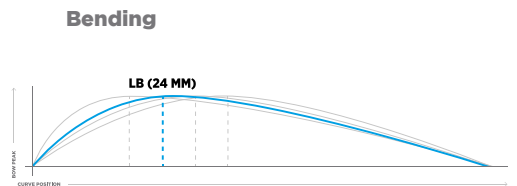

CompoTec C65 L-Bow

specs **C 65**
65% Carbonized

length 1020.006
36.5"
1020.106
37.5"

weight Light

headshape J-shape

colour C. NO 60 Blue
 C. NO 90 Black

balance point 36.5"
55,40
37.5"
56,60