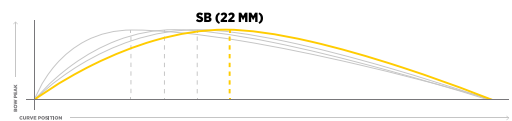

Bending

specs
C 20
20% Carbonized
composite

length
1220.101
32"-35"

weight
Light

headshape
J-shape

colour
C. NO. 45 Pink
C. NO. 42 Fluo Red
C. NO. 90 Black
C. NO. 35 Gtold