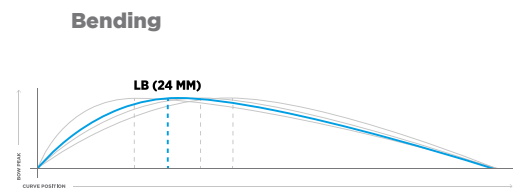

CompoTec C70 L-Bow Indoor

specs
C 70
70% Carbonized composite

length
1220.011
36,5"

weight
Light

headshape
J-shape

colour
C. NO. 60 Blue
C. NO. 90 Black
C.NO. 57 Mint
C.NO. 90 Black

balance point
36.5"
55,40