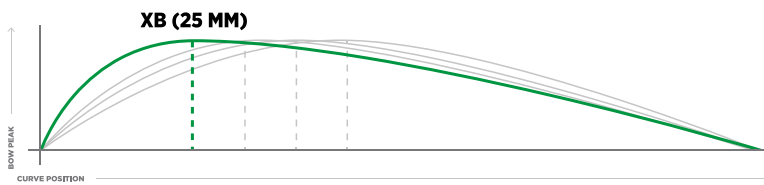

DITA 3D		For skilled players who want to play their best aerial game.						
	Bow	Lenghts	Weight	Carbon %				
CarboTec Pro C100 3D	XB 25 mm	36,5" - 37,5"	UL	100%	C100 3D			
CarboTec C75 3D	XB 25 mm	36,5" - 37,5"	L	75%	C75 3D			
CompoTec C60 3D	XB 25 mm	36,5" - 37,5"	L	60%	C60 3D			
FiberTec 45 3D	XB 25 mm	36,5"	L	45%	C45 3D			

JUNIOR		For the younger hockey player, sticks that support skill growth across a range of carbon						
	Bow	Lenghts	Weight	Carbon %	SB 19 mm	XB 23 mm	LB 24 mm	XB 25 mm
CarboLGHT Youngstar C70	XB 25 mm	33,5" - 36,5"	UL	70%	C70			
CarboLGHT Youngstar C60	LB 24 mm	33,5" - 36,5"	UL	60%		C60		
CarboLGHT Youngstar C50	MB 23 mm	33,5" - 36,5"	UL	50%			C50	
CarboTec C40	LB 24 mm	32" - 36"	L	40%		C40		
CarboTec C30	MB 23 mm	30" - 35"	L	30%			C30	
CarboTec C20	SB 19 mm	28" - 35"	L	20%				C20
MegaTec C15 Wood	SB 19 mm	24" - 35"	L	15%				C15

## About Dita bows:

Across the DITA® range you can find sticks with varying curve or bow heights and placements, ranging from standard to extremely low bows.

The more pronounced the bow is and the lower it is placed the more technical and skilled handling of the stick is required. The gradual growth in hockey skill will lead to the eventual ability to get the best out of more pronounced and low bow sticks. Personal preference and feel can of course dictate how big a bow is desired in order to excel as an athlete. Note that our most pronounced bows are engineered with the virtuoso player in mind.

### X-Bow (X-Treme, XB)

Our most pronounced curve with a peak height of 25mm and placed very low on stick. This design allows the best players to come into their own, expressing their full creativity and skill in every way. A stick to be earned.