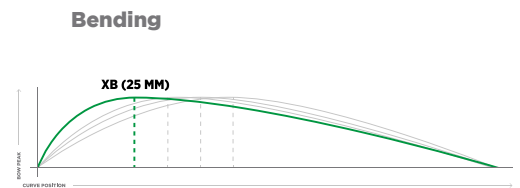

CarboTec C90 X-Bow Indoor

specs
C 90
90% Carbonized composite

length
1220.012
36.5"
1220.013
37.5"

weight
Light

headshape
J-shape

colour
C. NO. 35 Gold
C. NO. 90 Black

balance point
36.5"
55,40
37,5"
56,60