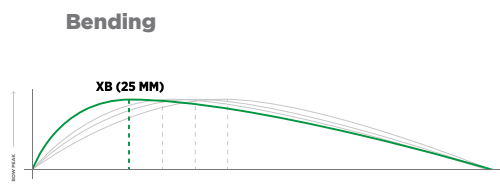

MegaPro C90 X-Bow Indoor

specs
C 90
Wooden, Carbon reinforced

length
1220.008
36,5"
1220.009
37,5"

weight
Light

headshape
J-shape

colour

- C. NO. 42 Fluo Red
- C. NO. 90 Black

balance point
36,5"
55,40
37,5"
56,60