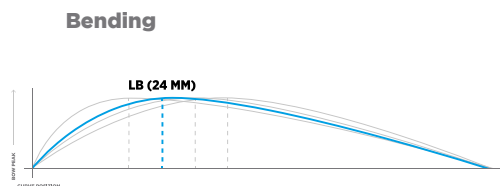

CarboLGHT C60 L-Bow Young Star

specs
C 60
60% Carbonized

length
1120.006
34" - 35"-
36" - 36,5"

weight
Ultra - Light

headshape
J-shape

colour
C. NO 42 Fluo red
C. NO 90 Black