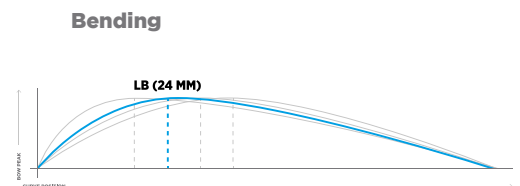

FiberTec Exclusive C45 L-Bow

specs C 45
45% Carbonized

length 1020.003
36.5"

weight Light

headshape J-shape

colour

- C. NO 33 Mango
- C. NO 90 Black

balance point 36.5"
55,40