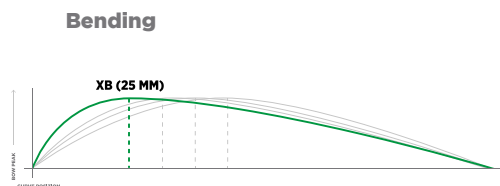

CompoTec Exclusive X-Bow

specs
C 70
70% Carbonized

length
1020.207
36.5"

weight
Light

headshape J-shape

colour
C. NO 44 Bordeaux
C. NO 90 Black

balance point
36.5"
55,40