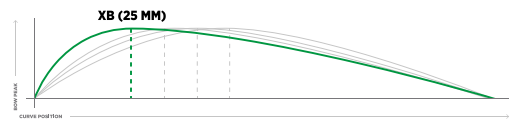

Bending

specs
C 60
60% Carbonized

length
1019.029
36.5"
1019.030
37.5"

weight
Light

headshape
J-shape

colour
C. NO 85 Silver
C. NO 90 Black

balance point
36.5"
55,40
37,5"
56,60