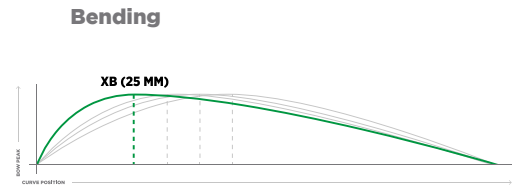

COMPOTEC C70 X-BOW

CompoTec Range

We have created our Compo Tec range with the best possible quality carbon from TAIRYFIL 12KTC42S. The sticks boast incredible tensile strength, excellent weight to strength ratio and an impressive 5.1µ filament diameter. This all makes the CompoTec series an affordable carbon performance hockey stick range.

A collection of sticks designed for experienced but still developing players who want the power of carbon at an affordable price.

specs **C 70**
70% Carbonized

length 1020.007
36.5"
1020.107
37.5"

weight Light

headshape J-shape

colour C. NO 60 Blue
 C. NO 90 Black

balance point 36.5"
55,70
37.5"
58,40