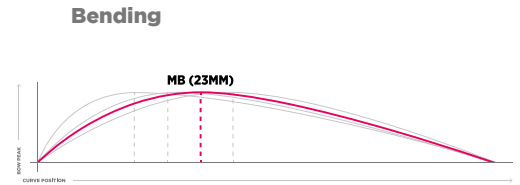

FiberTec C40 M-Bow

specs C 40
40% Carbonized

length 1020.102
36.5"

weight Light

headshape J-shape

colour

- C. NO 49 Pink
- C. NO 90 Black
- C. NO 90 Black
- C. NO 35 Gold

balance point 36.5"
55,40