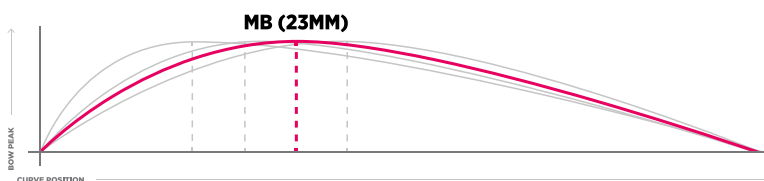

## About Dita bows:

Across the DITA® range you can find sticks with varying curve or bow heights and placements, ranging from standard to extremely low bows.

The more pronounced the bow is and the lower it is placed the more technical and skilled handling of the stick is required. The gradual growth in hockey skill will lead to the eventual ability to get the best out of more pronounced and low bow sticks. Personal preference and feel can of course dictate how big a bow is desired in order to excel as an athlete. Note that our most pronounced bows are engineered with the virtuoso player in mind.

### X-Bow (X-Treme, XB)

Our most pronounced curve with a peak height of 25mm and placed very low on stick. This design allows the best players to come into their own, expressing their full creativity and skill in every way. A stick to be earned.

### L-Bow (Late-Bow, LB)

The late bow has a peak bend of 24mm and is designed for the advanced player who is more aggressive in their play. This bow supports more dynamic, multi-dimensional play such as drag flicks and aerals. Comes with a J-shaped head.