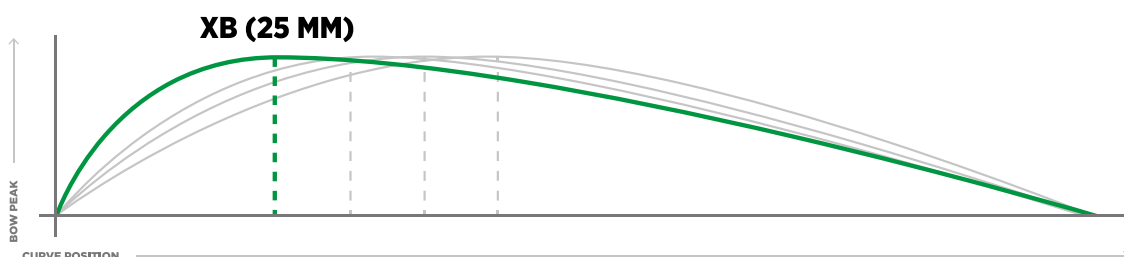

CarboTec Pro C100 X-BOW

CarboTec Pro Range

The CarboTec Pro is our premium range of hockey sticks. Featuring Toray T800 12k carbon fiber with a staggering 5490Ma of tensile strength. That's stronger than concrete, steel and marble. We used Toray 3K 4x4 V-Twill carbon fabrics executed at 60 degree angles on this range. This results in not only a beautiful pattern but also improves the damage tolerance and shock absorption of the stick.

A range developed for the very best hockey players, used by our professional athletes.

specs

C 100
100% Carbonized

length

1020,015
36.5"
1020,115
37.5"

weight

Ultra - Light

headshape

J-shape

colour

C. NO 42 Fluo red
C. NO 90 Black

balance point

36.5"
55,70
37.5"
58,40

Bending