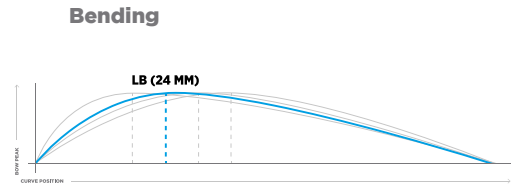

CompoTec Exclusive C65 L-Bow

specs C 65
65% Carbonized

length 1020.206
36.5"

weight Light

headshape J-shape

colour C. NO 44 Bordeaux
C. NO 90 Black

balance point 36.5"
55,40