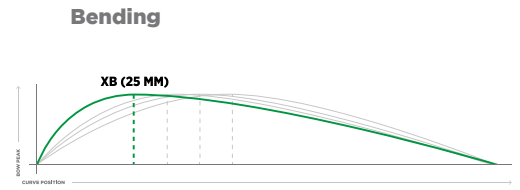

CarboTec C90 X-BOW

CarboTec Range

The Carbotec hockeystick range uses Toray T700 12k carbon fiber. The material is applied with improved elongation to protect the stick from micro-rupture and splitting while still delivering a powerful playing experience.

We used Toray 3K 4x4 V-Twill carbon fabrics executed at 60 degree angles resulting in not only a beautiful pattern but also improves the damage tolerance and shock absorption of the stick.

The high end DITA® stick for advanced players who have polished their skills and play with the best.

specs **C 90**
90% Carbonized

length 1020.012
36.5"
1020.112
37.5"

weight Light

headshape J-shape

colour C. NO 35 Gold
C. NO 90 Black

balance point 36.5"
55,70
37.5"
58,40