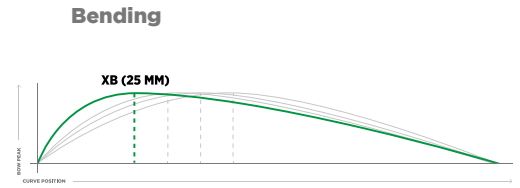

CarboTec Pro C100 X-Bow Indoor

specs
C 100
100% Carbonized composite

length
1220.014
36.5"
1220.015
37.5"

weight
Ultra - Light

headshape
J-shape

colour
C. NO 42 Fluo red
C. NO 90 Black

balance point
36.5"
55,40
37,5"
56,60