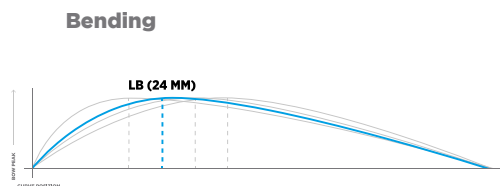

CarboTec Pro C100 L-Bow