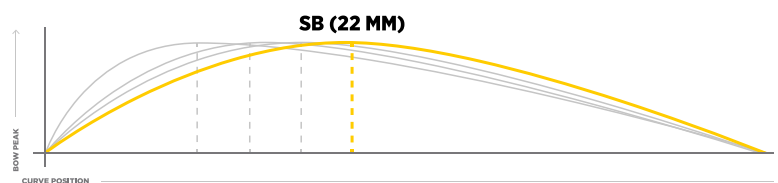

Standard Bow (S-Bow, SB)

The 22mm Standard Bow is for the creative playmaker still developing their skills. This bow will minimise accidental lifts and support skill development. Features a J-shaped head for optimum ball control.