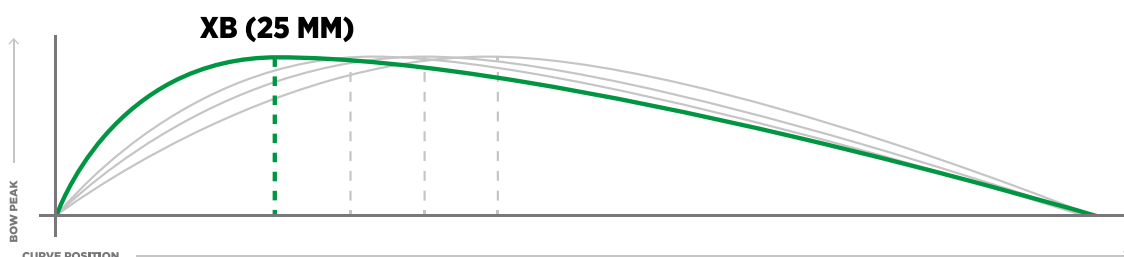

CARBOTEC C100 3D X-BOW

3D Range

We continue to innovate at DITA® as hockey also evolves. We designed the DITA® 3D sticks to help players to bring the ball off the ground and play the air with ease. The stick features the Katana-shaped head, which has a sharper edge and more slender design than the standard sticks. Designed especially for those who love to play the air and frequently use aerial shots in their game.

specs

C 100
100% Carbonized

length

1019.033
36.5"
1019.034
37.5"

weight

Light

headshape

J-shape

colour

C.NO. 90 Black
 C.NO. 10 White
 C.NO. 35 Gold

balance point

36.5"
55,70
37.5"
58,40

Bending