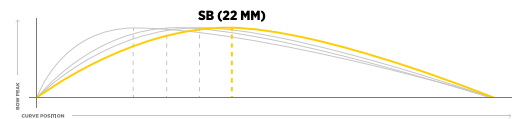

Bending

specs C 20
20% Carbonized

length 1120.002
28" - 35"

weight Light

headshape J-shape

colour

- C. NO. 49 Pink
- C. NO. 42 Fluo Red
- C. NO. 90 Black
- C. NO. 35 Gold