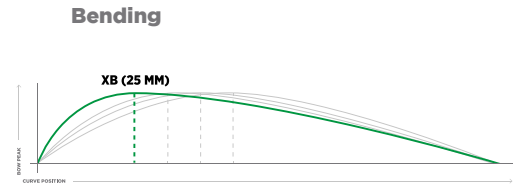

MegaPro C80 X-Bow Indoor

specs C 80
Wooden, Carbon reinforced

length 1220.004
36.5"
1220.005
37.5"

weight Light

headshape J-shape

colour C. NO. 44 Bordeaux Red
C. NO. 90 Black

balance point 36.5"
55,40
37,5"
56,60