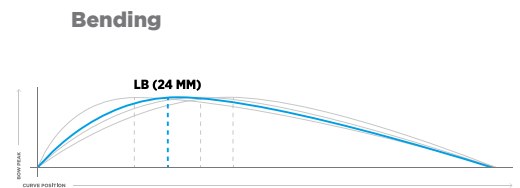

MegaPro C60 L-Bow Indoor

specs C 60
Wooden
Glassfibre

length 1220.003
36.5"

weight Light

headshape J-shape

colour C. NO. 50 Green
C. NO. 90 Black

balance point 36.5"
55,40