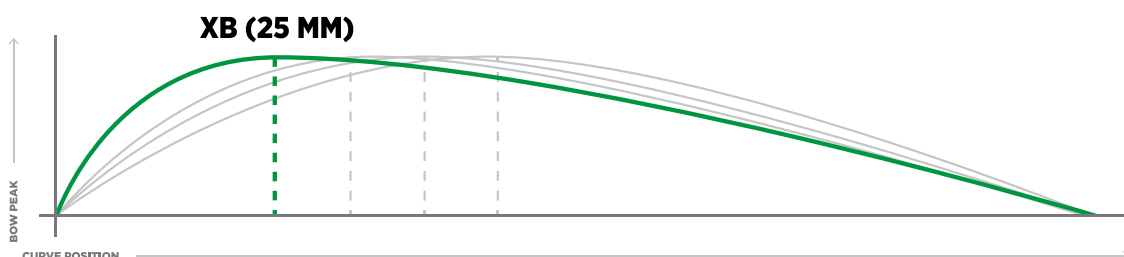

CARBOLIGHT C70 X-BOW YOUNG STAR

Junior Range:

Extremely talented youngsters need to get used to the maximum power and feel of top line sticks at a young age. As these young players still lack the body strength of an adult player they can best develop their skills using hockey sticks made with the same materials, but with adjusted weight and profile.

specs

C 70
70% Carbonized

length

1120.007
34"-35"-36"-36,5"

weight

Ultra - Light

headshape

J-shape

colour

C. NO 42 Fluo red
 C. NO 90 Black

Bending