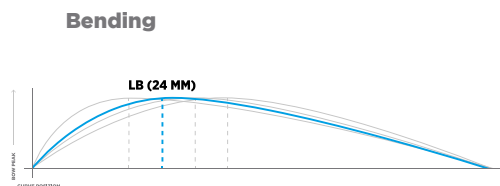

FiberTec C50 L-Bow Indoor

specs
C 50
50% Carbonized composite

length
1220.010
36,5"

weight
Light

headshape
J-shape

colour

- C. NO. 45 Pink
- C. NO. 42 Fluo Red
- C. NO. 90 Black
- C. NO. 35 Gold

balance point
36,5"
55,40
37,5"
56,60