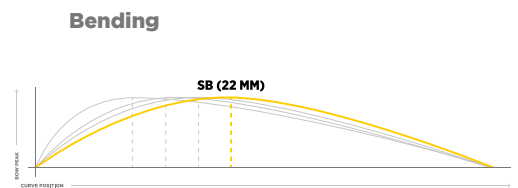

CompoTec Exclusive C55 S-Bow

specs C 55
55% Carbonized

length 1020.204
36.5"

weight Light

headshape J-shape

colour C. NO 44 Bordeaux
C. NO 90 Black

balance point 36.5"
55,40